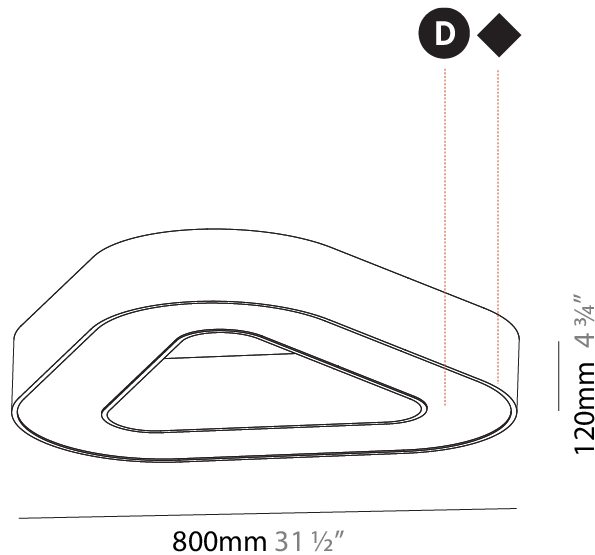

1. To build a product code in our configurator select the specify button on the base model # product page
2. To build a manual product code on this datasheet choose from the options listed below in blue font and add the suffix to the base model #

GENERAL

Series: Glorious
Subseries: Glorious Victory
Brand: Prolicht
Division: Architectural
Mounting Type: Surface
Mounting Location: Ceiling
Subcategory: Ambient

PHYSICAL

Shape: Abstract
Length (mm): 800
Length (in): 31 ½
Width (mm): 800
Width (in): 31 ½
Height (mm): 120
Height (in): 4 ¾
Light Distribution: Direct
Weight (kg): 7.67
Weight (lbs): 16.91
Diffuser: [PMMA - Opal or Micro-Prism](#)
Fixture Finish: [SSR / BKV / CWI / CRY / HAB / UFT / ITA / RUA / FTG / MYG / LOD / PUS / FRO / FUP / KIA / POP / BLS / SPG / MEY / GOH / GUM / CHC / COM / ABZ / JAG / OBR / MOS / ROR](#)
Fixture Material: Aluminum

ELECTRICAL

Lamp Type: LED (Zhaga Standard)
Input Wattage (W): 30
Total Output Wattage (W): 24 / 19.2 (3500K)
Dimming: [Non-Dimming / Phase Dimming (120Vac only) / 0-10V Dimming](#)
Driver Included: Yes
Driver Location: Integrated
Driver Type: Constant Current - 120 / 277Vac
Driver Class: Class 2
Input Voltage (V): 120 - 277
Constant Current (MA): 350 / 600 (3500K)

LED

[Color Temperature (°K): 3000 / 3500 / 4000](#)
Max. Delivered Lumen (lm): 2770 / 2862 / 2920
CRI: >80 CRI
Efficiency (%): 65
Lamp Life (hrs): 50000

OPTICAL

RATINGS AND CERTIFICATIONS

Certified By: Certified for North American Standards
IP rating: IP20